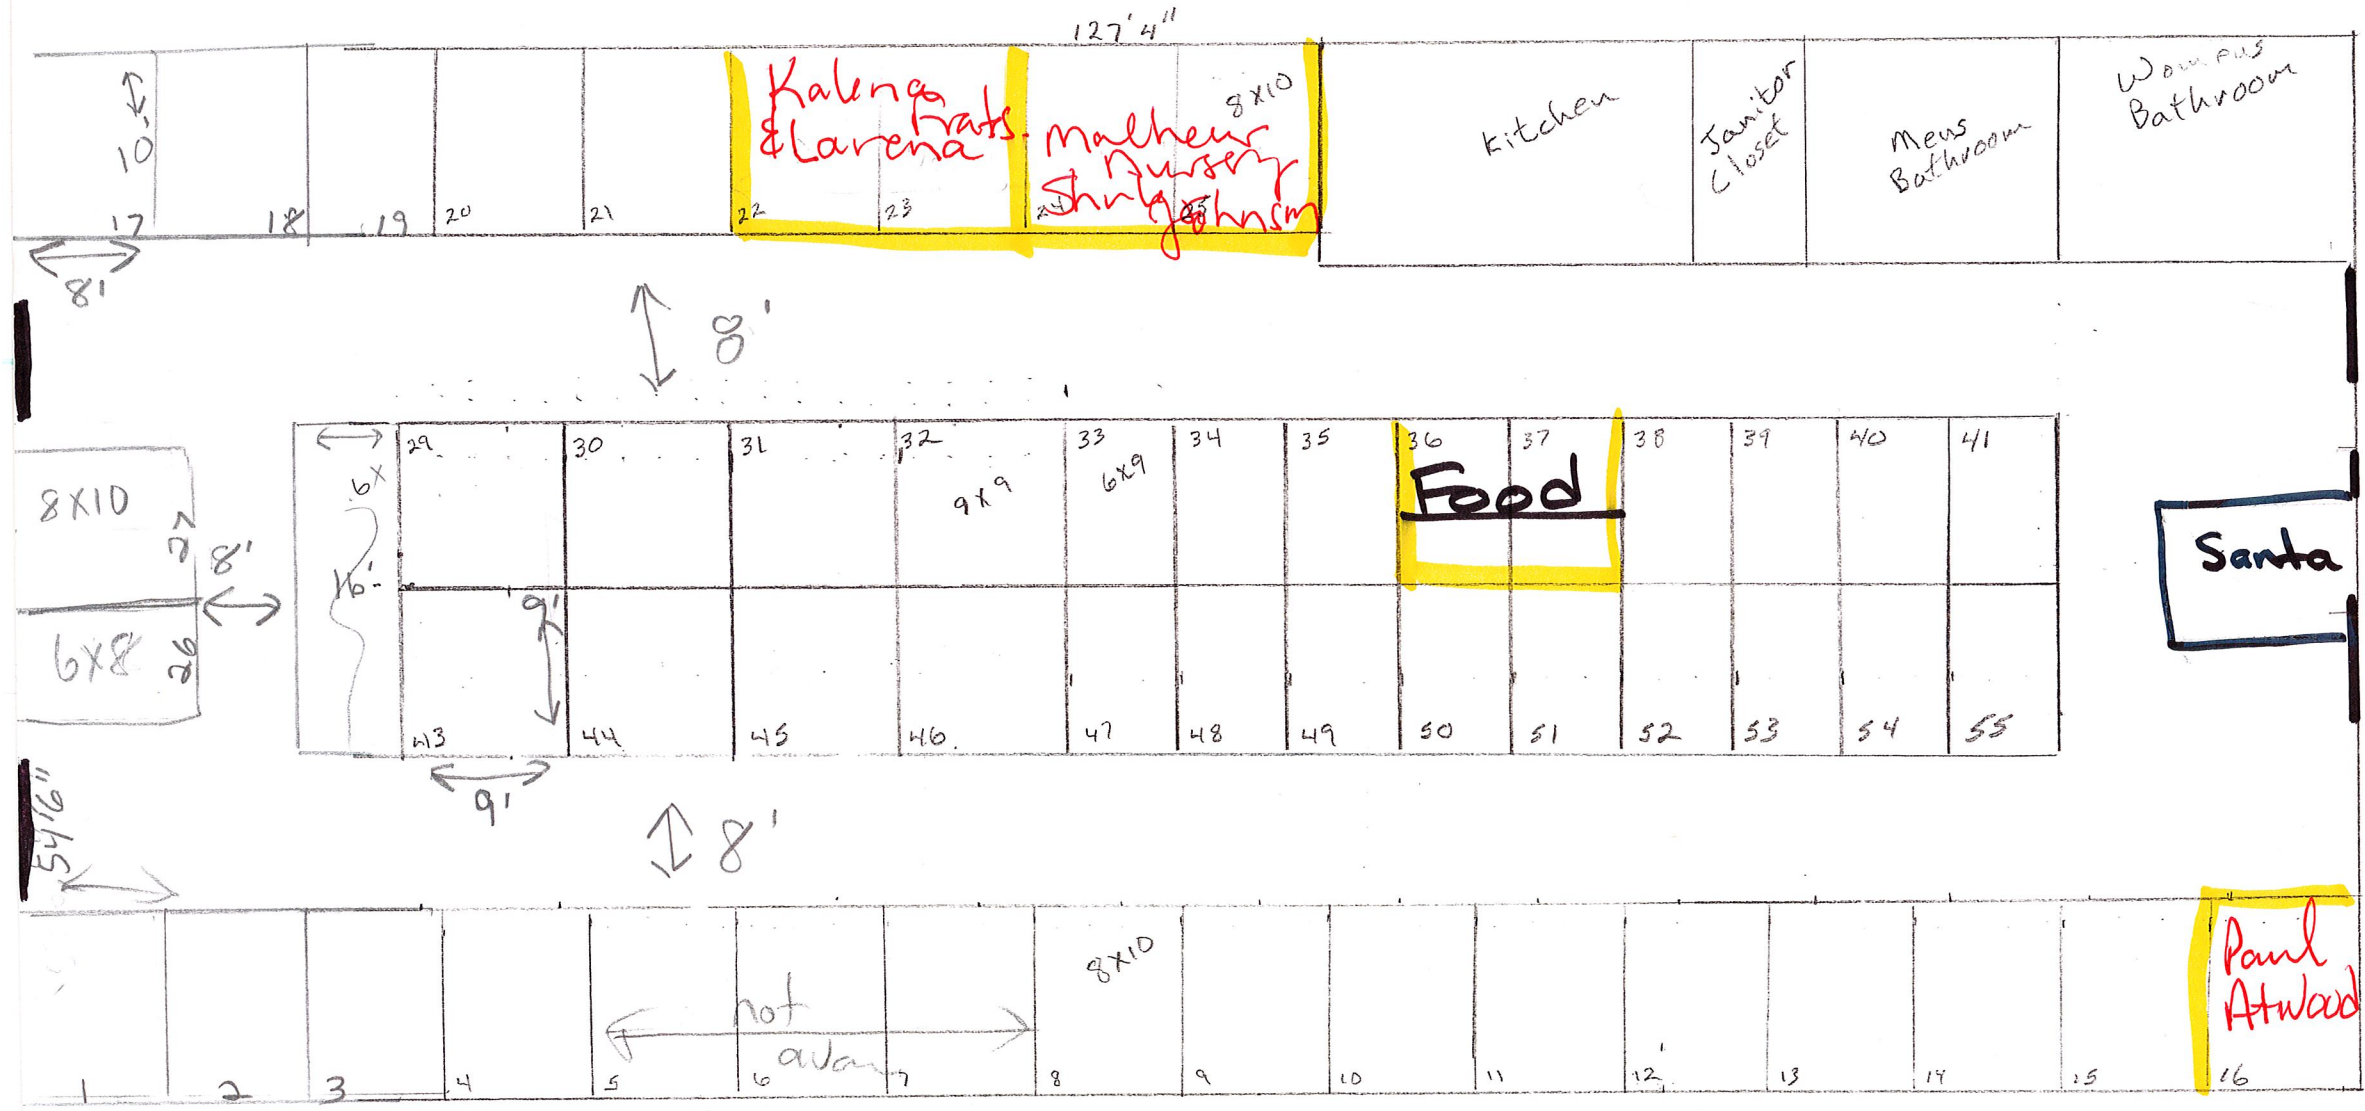

Master

Malheur County Fairgrounds
Commercial Bldg
8-27-18

2018 Holiday Bazaar
Both

127'4"

Kalena Frats & Larena
Malheur Nursery
Shirley Johnson

8x10

Kitchen

Janitor Closet

Mens Bathroom

Women's Bathroom

8'

10.5'
8'

8x10
6x8

Food

Santa

9'

8'

54 1/16"

not
away

8x10

Paul
Atwood

scale 1/8"=1'

N ↓